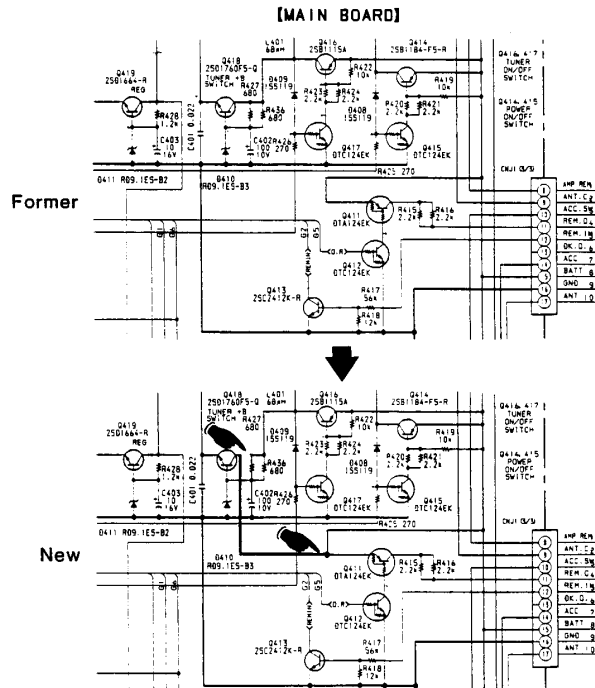

SONY

Car Stereo Service Bulletin

Model: CDX-7560/7580

No. 210

Subject: Service Manual Correction

Date: September 9, 1991

Symptom:
(**)

According to the schematic diagram in the Service Manual, the collector of Q418 is connected to the collectors of Q416. This is incorrect.

Solution:

The collector of Q418 is directly linked with the BATT line, pin 15 of connector CNJ1.

Reference: FPR M2060

PRINTED IN U.S.A.
CSA-14891-1

CSA-14 Compact Disc